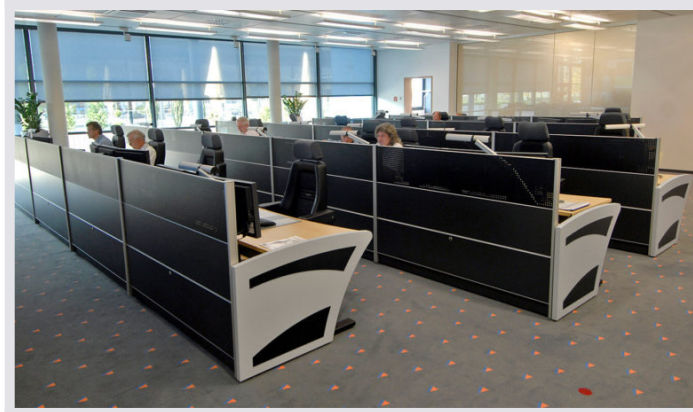

JST supported FIDUCIA with a turnkey “Turn-Key” project. All interfaces and components required for the installation of the control center were implemented by JST. The large display system does not show static images, but informs the employees.