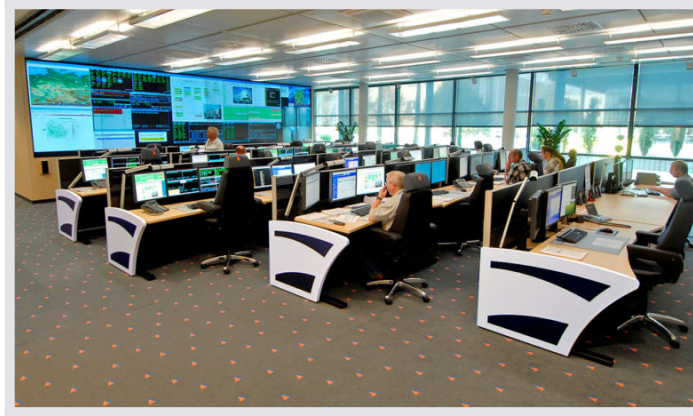

JST supported FIDUCIA with a turnkey “Turn-Key” project. All interfaces and components required for the installation of the control center were implemented by JST. The large display system does not show static images, but informs the employees.