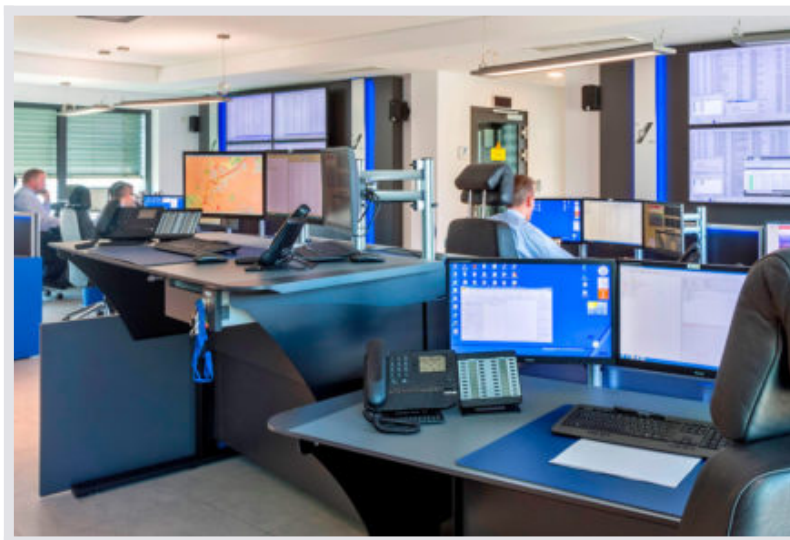

Stratos X11 control room desk – optional with height adjustment and proactive AlarmLight system

Surrounding furniture – custom-made solutions “Made in Germany”

ControlRoom Automation – safe and fast processing of alarms

Other projects with a similar task

**Niedersächsische Wach- und Schliessgesellschaft,
Hannover**

[Find out more](#)