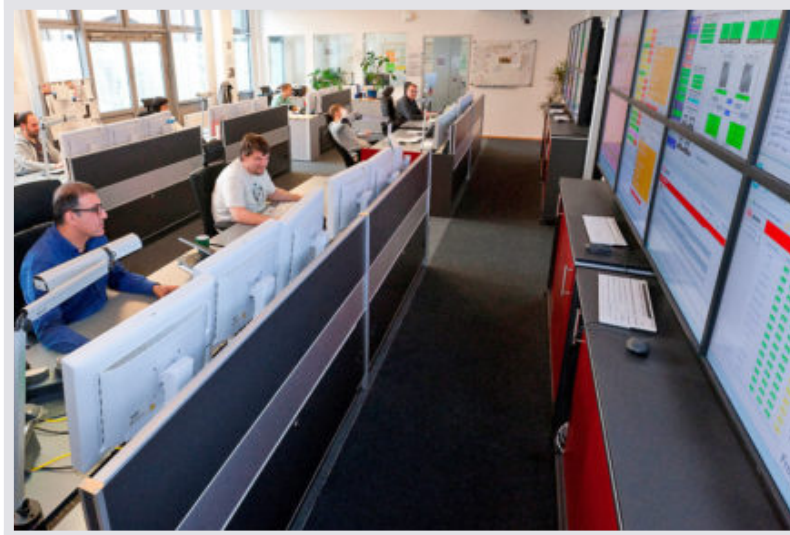

Planning

Computer relocation

Other projects with a similar task