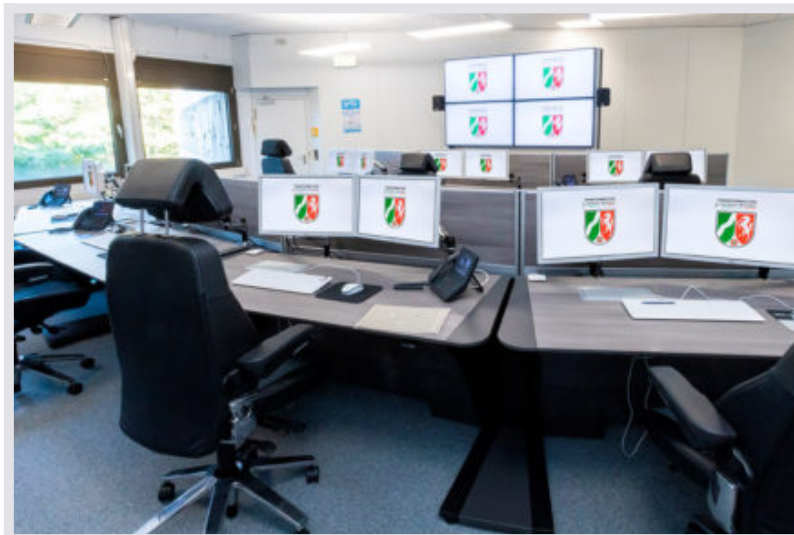

**Computer center of Finanzverwaltung Nordrhein-
Westfalen, Düsseldorf**

FINANZVERWALTUNG
für Nordrhein-Westfalen