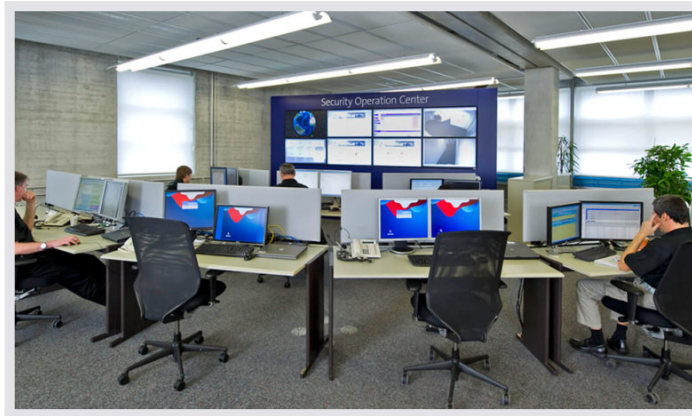

Client:

Kategorie: IT control station, CRITIS.

Future-oriented IT solutions

Swisscom Zurich. Security Operation Center (SOC) by JST.

Swisscom Security Operation Center (SOC) for professional ICT security services.

The Swisscom Large Enterprise division focuses on communication solutions for large companies. Whether voice or data, mobile or fixed network, individual product or complete solution: as a leading independent provider of business communications, the division of Swisscom (Switzerland) AG supports its customers in planning, implementing and operating their information and communications infrastructure (ICT).

Swisscom supplies large companies with voice and data solutions from a single source in the following areas multimedia, security and alerting. In close cooperation with Swisscom IT Services, the division also supports its customers with offers for outsourcing and housing, for example. ICT convergence is ensured by innovative products and solutions in order to maintain market leadership in business communication in the future. Swisscom guarantees the reliability, availability and security of data and IT systems, thus helping customers to concentrate on their core business.

In the new SOC ("Security Operation Center") Swisscom monitors its customers' security infrastructure worldwide, around the clock, and reacts with lightning speed to emerging problems. The SOC was completely rebuilt and opened in January 2010. JST supplied the proven technology for the proactive LCD