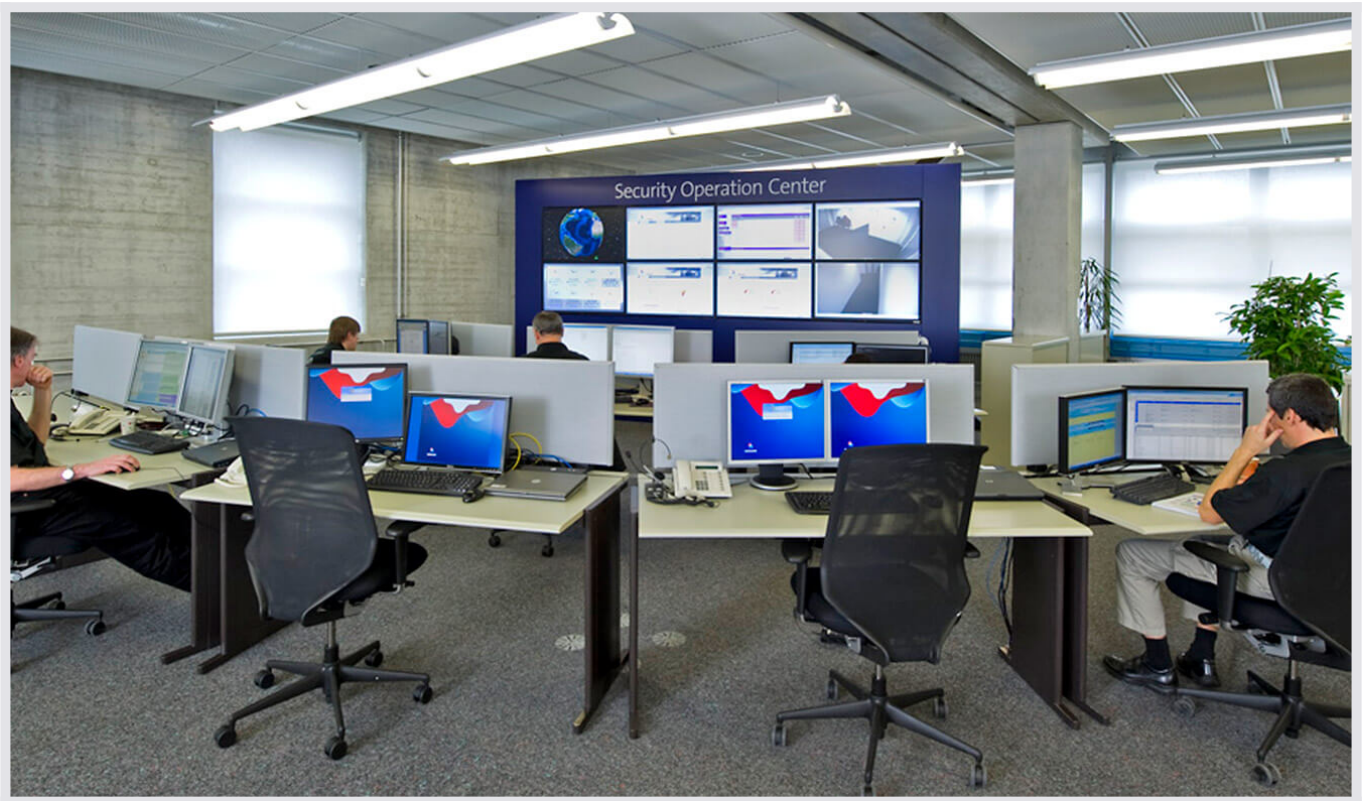

Client:

Kategorie: IT control station, CRITIS.

Future-oriented IT solutions

Swisscom Zurich. Security Operation Center (SOC) by JST.

Swisscom Security Operation Center (SOC) for professional ICT security services.

The Swisscom Large Enterprise division focuses on communication solutions for large companies. Whether voice or data, mobile or fixed network, individual product or complete solution: as a leading independent provider of business communications, the division of Swisscom (Switzerland) AG supports its customers in planning, implementing and operating their information and communications infrastructure (ICT).

Swisscom supplies large companies with voice and data solutions from a single source in the following areas multimedia, security and alerting. In close cooperation with Swisscom IT Services, the division also supports its customers with offers for outsourcing and housing, for example. ICT convergence is ensured by innovative products and solutions in order to maintain market leadership in business communication in the future. Swisscom guarantees the reliability, availability and security of data and IT systems, thus helping customers to concentrate on their core business.

In the new SOC ("Security Operation Center") Swisscom monitors its customers' security infrastructure worldwide, around the clock, and reacts with lightning speed to emerging problems. The SOC was completely rebuilt and opened in January 2010. JST supplied the proven technology for the proactive LCD